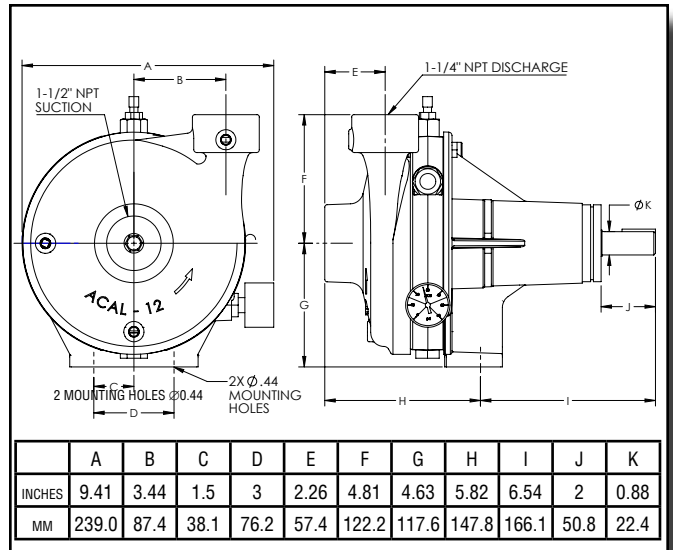

PERFORMANCE CHART

DIMENSIONS

FMCWS-CW-650

* - not shown in parts diagram

REF. #	PART NUMBER	EDP #	DESCRIPTION	REQ.
1	BAC-53	41110	Pipe plug, 1/8" NPT	3
1	41120	41120	Pipe plug, 1/8" NPT, stainless steel (optional)	3
2	ACAL-12-650	30155	Volute, 1-1/2" NPT x 1-1/4" NPT, e-coated cast-iron	1
3 [ⓐ]	BAC-4-150	40015	O-ring, volute seal	2
4	40930	40930	Cap screw, 3/8" NC x 3/4" hex head, stainless steel	1
5 [ⓐ]	30029	30029	Washer, 3/8" I.D., sealing, stainless steel	1
6	BAC-26-650-WS	30192	Impeller, cast iron, wetseal, e-coated	1
6	BAC-26-650-WS-SS	30193	Impeller, stainless steel, wetseal (optional)	1
7	BAC-16-650	45262	Seal plate, cast iron, e-coated	1
7	BAC-16-650-SS	45266	Seal plate, cast iron, stainless steel (optional)	1
8	41107	41107	Bushing, #8 SAE x 1/4" FNTP, hex, with O-ring	1
9	41316	41316	Air valve, 1/4" NPT	1
10	41108	41108	Plug, #8 SAE, hex head, with O-ring	1
11	44039	44039	Bushing, #8 SAE x 1/8" FNPT	1
12	50150	50150	Gauge, pressure, 0-60 PSI, 1/8" NPT	1
13	55851	55851	Gauge, sight, #8 SAE, with float	1
14 [ⓐ]	BAC-7-650-WS	40143	Seal, dual seal assembly, Type 21, .750 shaft	1
15	BAC-14-650-HYD	40325	Mounting frame, cast iron, e-coated	1
16	41907	41907	Cap screw, 3/8" NC x 1", socket head, stainless steel (seal plate)	4
17	BAC-42	40970	Cap screw, 3/8" NC x 2" hex head (volute)	4
18	GE-54-660	42222	Slinger, 1.25" OD x .75" ID	1
19	ACAL-32	30174	Snap ring, external, shaft	2
20	41943	41943	Snap ring, internal, mounting frame	2
21	40875	40875	Bearing, FMC-650 models	2
22	BAC-32-650	40794	Spacer, shaft	1
23	41085	41085	Key, .188 x .188 x .875	1
24	BAC-6-650-SS-WS	40047	Shaft, stainless steel, 1" keyed	1
25	BAC-50	41080	Key, 3/16" x 3/16" x 1-1/4"	1
*26 [ⓐ]	55032	55032	Barrier fluid, quart	0.45
ⓐ	RK-FMCWS-650	52722	Repair kit, includes items 3 (2 each), 5, 14, and 26 (1 quart)	--