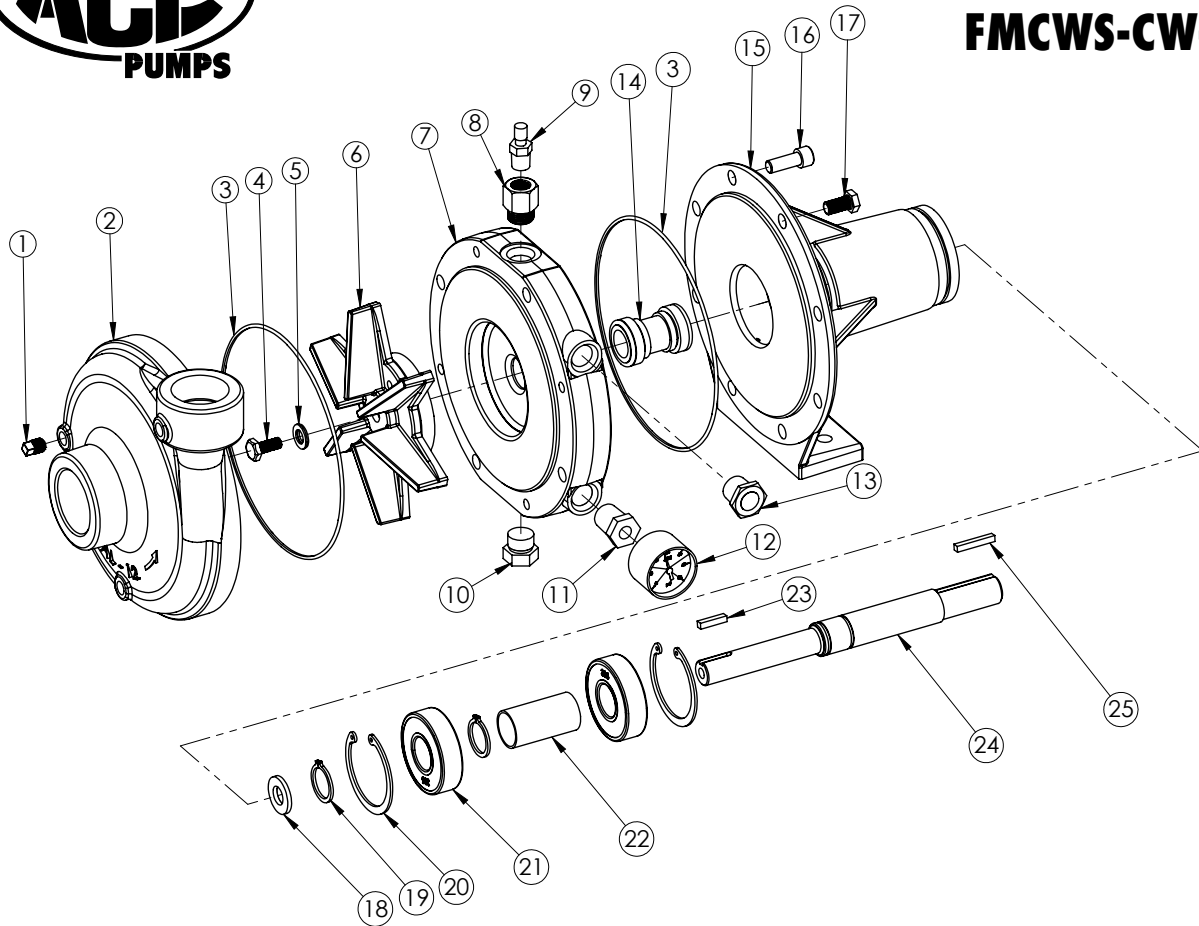

PERFORMANCE CHART

DIMENSIONS

FMCWS-CW-650

* - not shown in parts diagram

REF. #	PART NUMBER	EDP #	DESCRIPTION	REQ.
1	BAC-53	41110	Pipe plug, 1/8" NPT	3
1	41120	41120	Pipe plug, 1/8" NPT, stainless steel (optional)	3
2	ACAL-12-650	30155	Volute, 1-1/2" NPT x 1-1/4" NPT, e-coated cast-iron	1
3 [ⓐ]	BAC-4-150	40015	O-ring, volute seal	2
4	40930	40930	Cap screw, 3/8" NC x 3/4" hex head, stainless steel	1
5 [ⓐ]	30029	30029	Washer, 3/8" I.D., sealing, stainless steel	1
6	BAC-26-650-WS	30192	Impeller, cast iron, wetseal, e-coated	1
6	BAC-26-650-WS-SS	30193	Impeller, stainless steel, wetseal (optional)	1
7	BAC-16-650	45262	Seal plate, cast iron, e-coated	1
7	BAC-16-650-SS	45266	Seal plate, cast iron, stainless steel (optional)	1
8	41107	41107	Bushing, #8 SAE x 1/4" FNTP, hex, with O-ring	1
9	41316	41316	Air valve, 1/4" NPT	1
10	41108	41108	Plug, #8 SAE, hex head, with O-ring	1
11	44039	44039	Bushing, #8 SAE x 1/8" FNPT	1
12	50150	50150	Gauge, pressure, 0-60 PSI, 1/8" NPT	1
13	55851	55851	Gauge, sight, #8 SAE, with float	1
14 [ⓐ]	BAC-7-650-WS	40143	Seal, dual seal assembly, Type 21, .750 shaft	1
15	BAC-14-650-HYD	40325	Mounting frame, cast iron, e-coated	1
16	41907	41907	Cap screw, 3/8" NC x 1", socket head, stainless steel (seal plate)	4
17	BAC-42	40970	Cap screw, 3/8" NC x 2" hex head (volute)	4
18	GE-54-660	42222	Slinger, 1.25" OD x .75" ID	1
19	ACAL-32	30174	Snap ring, external, shaft	2
20	41943	41943	Snap ring, internal, mounting frame	2
21	40875	40875	Bearing, FMC-650 models	2
22	BAC-32-650	40794	Spacer, shaft	1
23	41085	41085	Key, .188 x .188 x .875	1
24	BAC-6-650-SS-WS	40047	Shaft, stainless steel, 1" keyed	1
25	BAC-50	41080	Key, 3/16" x 3/16" x 1-1/4"	1
*26 [ⓐ]	55032	55032	Barrier fluid, quart	0.45
ⓐ	RK-FMCWS-650	52722	Repair kit, includes items 3 (2 each), 5, 14, and 26 (1 quart)	--