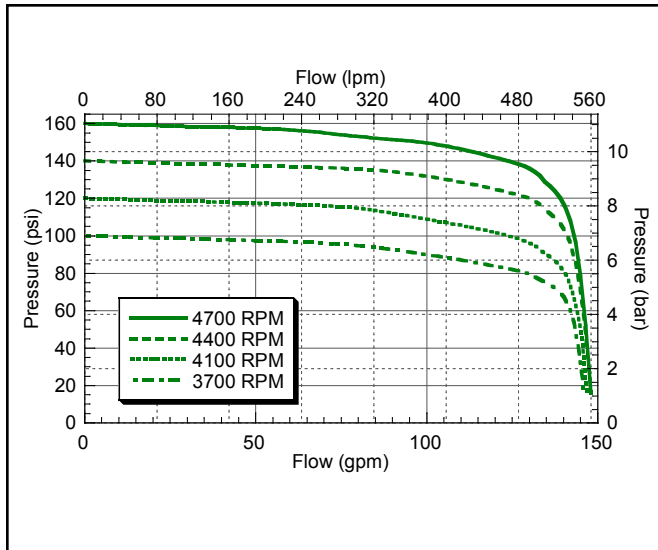

PERFORMANCE CHART