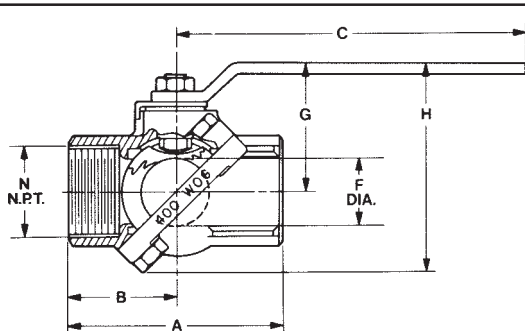

## Series 16

- Unique Diagonally Split Valve Body for easy cleaning and service
- Stainless Steel Ball and Stem - Steel Ball Available for 1-1/2" to 3"
- Body Material: Cast Iron, Bronze, or Aluminum
- Ratchet Handle option for remote operation by cable, chain, cord, or push-pull rod
- Working Pressure: 400 W.O.G.
- Operating Temperature Range: -50 F to 350 F
- Teflon Bushings - eliminate the need for lubrication

### RATCHET HANDLES

Series 16 ratchet handles are supplied for right or left handed operation either with flow or cross flow.

1. L.H. with flow

2. R.H. with flow

3. L.H. cross flow

4. R.H. cross flow

### DIMENSIONS

Size	A	B	C	F	G	H	N
1/2*	3-1/8	1-9/16	4-7/8	5/8	2-1/4	3-1/4	1/2-14
3/4	3-1/8	1-9/16	4-7/8	5/8	2-1/4	3-1/4	3/4-14
1	3-5/16	1-21/32	5-1/4	13/16	2-17/32	3-3/4	1-11.5
1-1/4	4	2	8-3/16	1-1/16	2-5/8	4-7/32	1-1/4-11.5
1-1/2	4-3/8	2-3/16	8-3/16	1-5/16	2-7/8	4-1/2	1-1/2-11.5
2	5	2-1/2	8-3/16	1-9/16	3-1/16	5	2-11.5
3	8-3/8	4-3/8	10-15/16	2-9/16	4-9/16	7-1/8	3-8