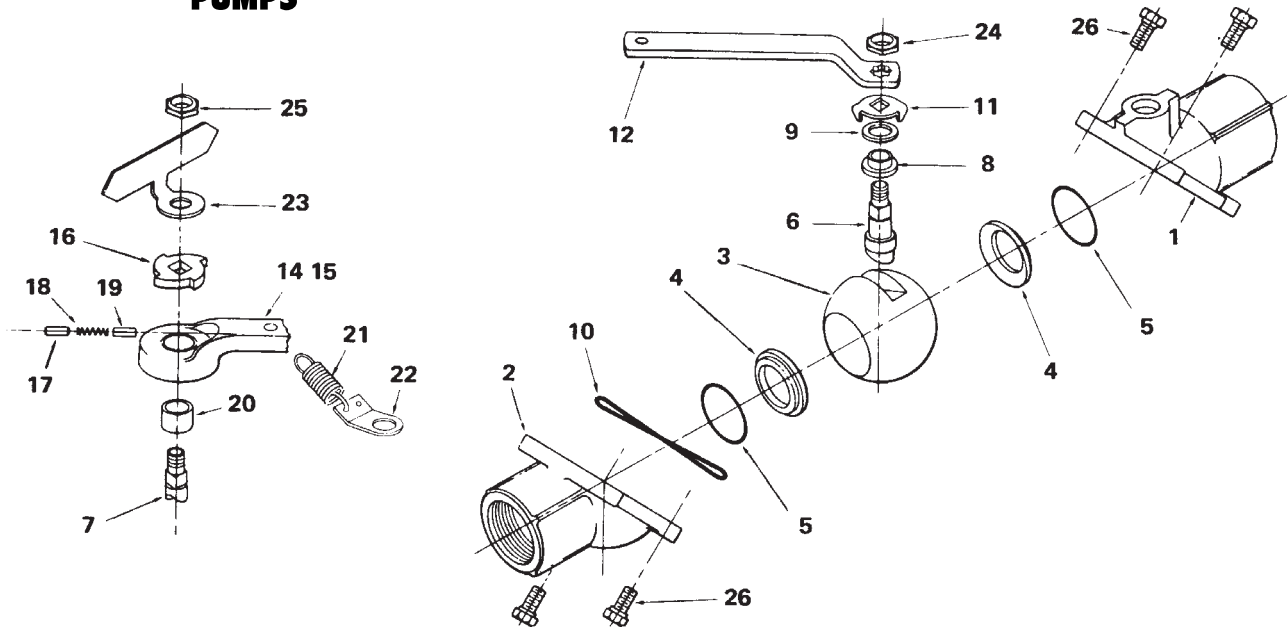

Series 36 Ball Valves

REF#	DESCRIPTION	3/4"	1"	1-1/4"	1-1/2"	2"	REQ.
1	Body, top, cast iron	71910	71990	72230	72170	71830	1
2	Body, bottom, cast iron	71880	71950	72250	72210	71800	1
3	Ball, 303 stainless steel	70190	70060	70370	70250	70440	1
3	Ball, carbon steel	--	--	70360	70240	70430	1
4*	Seat, Teflon	71630	72610	72620	72630	72670	2
5*	O-ring, seat, Buna N	72750	72990	73000	73010	73040	2
5	O-ring, seat, Viton	71170	71180	71190	70070	71120	2
6	Stem, 1/4 turn	72010	72010	72020	72020	72390	1
7	Stem, ratchet	72410	72410	72420	72420	--	1
8*	Packing, stem, Teflon	71740	71740	71740	71740	72430	1
9*	Washer, thrust, Teflon	72030	72030	72030	72030	72450	1
10*	O-ring seal, Buna N	73030	73040	73050	73070	73090	1
10	O-ring seal, Viton	71110	71120	71130	71140	71160	1
11	Plate, stop, handle	72320	72320	72320	72320	72740	1
12	Handle, 1/4 turn	72340	72340	72340	72340	70540	1
14	Handle, ratchet, with-flow	71390	71320	71320	71320	--	1
15	Handle, ratchet, cross-flow	71400	71330	71330	71330	--	1
16	Ratchet, carbon steel	70290	70290	70290	70290	--	1
17	Pin, pawl, 303 stainless	70300	70300	70300	70300	--	1
18	Spring, pawl, 303 stainless	70310	70310	70310	70310	--	1
19	Sleeve, pin, 303 stainless	70610	70610	70610	70610	--	1
20	Bushing, ratchet	72510	72510	72510	72510	--	1
21	Spring, handle return	71700	71700	72520	72520	--	1
22	Bracket, spring	71690	71720	71720	71710	--	1
23	Indicator, flow	71480	71480	71480	71480	--	1
24	Nut, stem, 1/4 turn	72780	72780	72780	72780	72780	1
25	Nut, stem, ratchet	72820	72820	72820	72820	--	1
26	Bolt, body	72910	72870	72880	72890	72920	4
#	Repair Kit	RK-3606F	RK-3608F	RK-3610F	RK-3612F	RK-3616F	--

* Items included in pump repair kit.

Ace Pump Corporation • P.O. Box 13187 - 1650 Channel Avenue • Memphis, TN 38113
www.AcePumps.com • Phone: 901-948-8514 • Fax: 901-774-6147