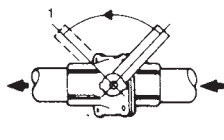

Ball Valves Series 36 Full Port

Series 36

- Unique Diagonally Split Valve Body for easy cleaning and service
- Stainless Steel Ball and Stem - Steel Ball Available for 1-1/4" to 2"
- Full Port Flow - 40% more than standard port
- Ratchet Handle option on 3/4" to 1-1/2" sizes for remote operation by cable, chain, cord, or push-pull rod
- Cast Iron Body
- Teflon Bushings eliminate the need for lubrication

RATCHET HANDLES

Series 36 ratchet handles are supplied for right or left handed operation either with flow or cross flow.

1. L.H. with flow

2. R.H. with flow

3. L.H. cross flow

4. R.H. cross flow

DIMENSIONS

Size	A	B	C	F	G	H	N
3/4	3-1/2	1-3/4	5-3/8	13/16	2-17/32	3-3/4	3/4-14
1	4	2	8-3/8	1-1/16	2-5/8	4-7/32	1-11.5
1-1/4	4-3/8	2-3/16	8-3/8	1-5/16	2-7/8	4-1/2	1-1/4-11.5
1-1/2	5	2-1/2	8-3/8	1-9/16	3-1/16	5	1-1/2-11.5
2	6-1/2	3-1/4	9	2-1/16	3-1/4	5-11/16	2-11.5