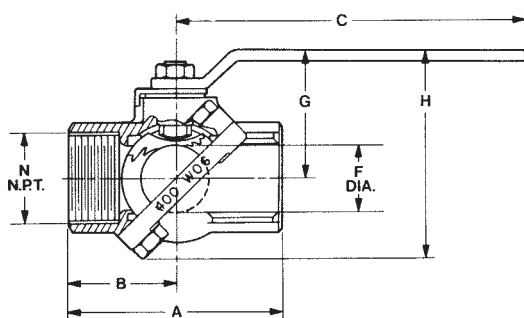

Ball Valves Series 36 Full Port

Series 36

- Unique Diagonally Split Valve Body for easy cleaning and service
- Stainless Steel Ball and Stem - Steel Ball Available for 1-1/4" to 2"
- Full Port Flow - 40% more than standard port
- Ratchet Handle option on 3/4" to 1-1/2" sizes for remote operation by cable, chain, cord, or push-pull rod
- Cast Iron Body
- Teflon Bushings eliminate the need for lubrication

RATCHET HANDLES

Series 36 ratchet handles are supplied for right or left handed operation either with flow or cross flow.

1. L.H. with flow

2. R.H. with flow

3. L.H. cross flow

4. R.H. cross flow

DIMENSIONS

Size	A	B	C	F	G	H	N
3/4	3-1/2	1-3/4	5-3/8	13/16	2-17/32	3-3/4	3/4-14
1	4	2	8-3/8	1-1/16	2-5/8	4-7/32	1-11.5
1-1/4	4-3/8	2-3/16	8-3/8	1-5/16	2-7/8	4-1/2	1-1/4-11.5
1-1/2	5	2-1/2	8-3/8	1-9/16	3-1/16	5	1-1/2-11.5
2	6-1/2	3-1/4	9	2-1/16	3-1/4	5-11/16	2-11.5